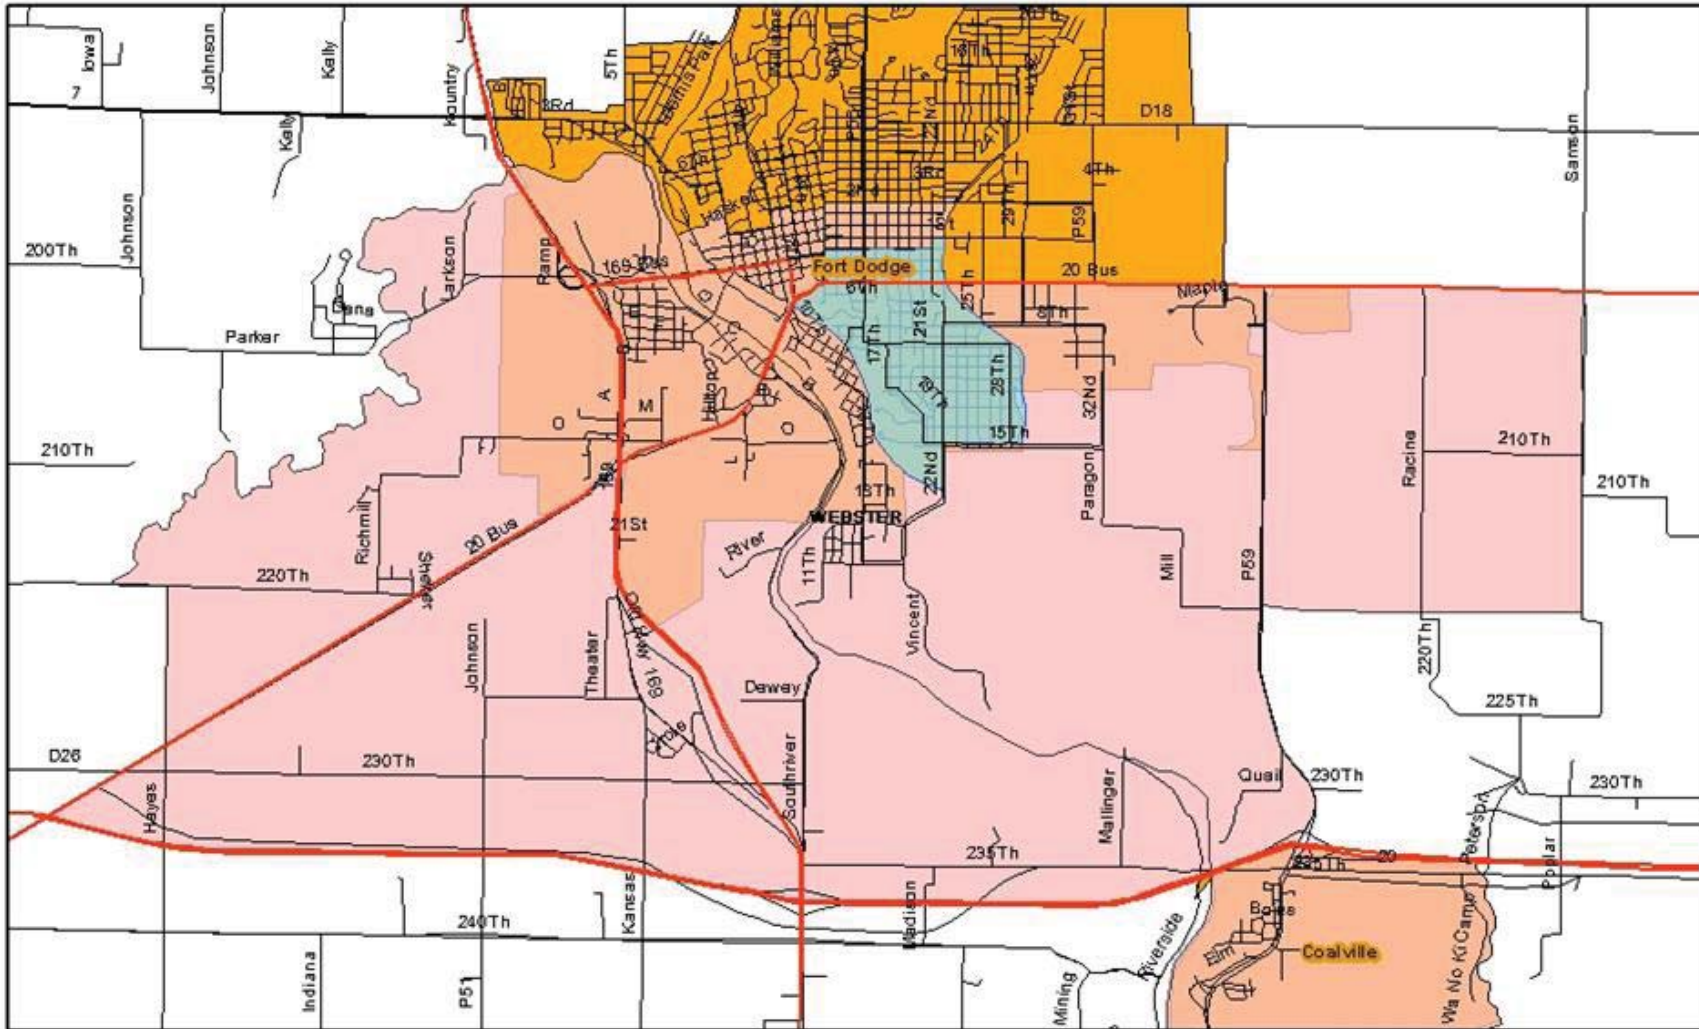

# Webster County - Fort Dodge NMTC Qualifying Tracts

 Out Migration Tracts  Distressed Tracts  City Limits

Courtesy of the  
**IOWA AREA  
DEVELOPMENT  
GROUP**