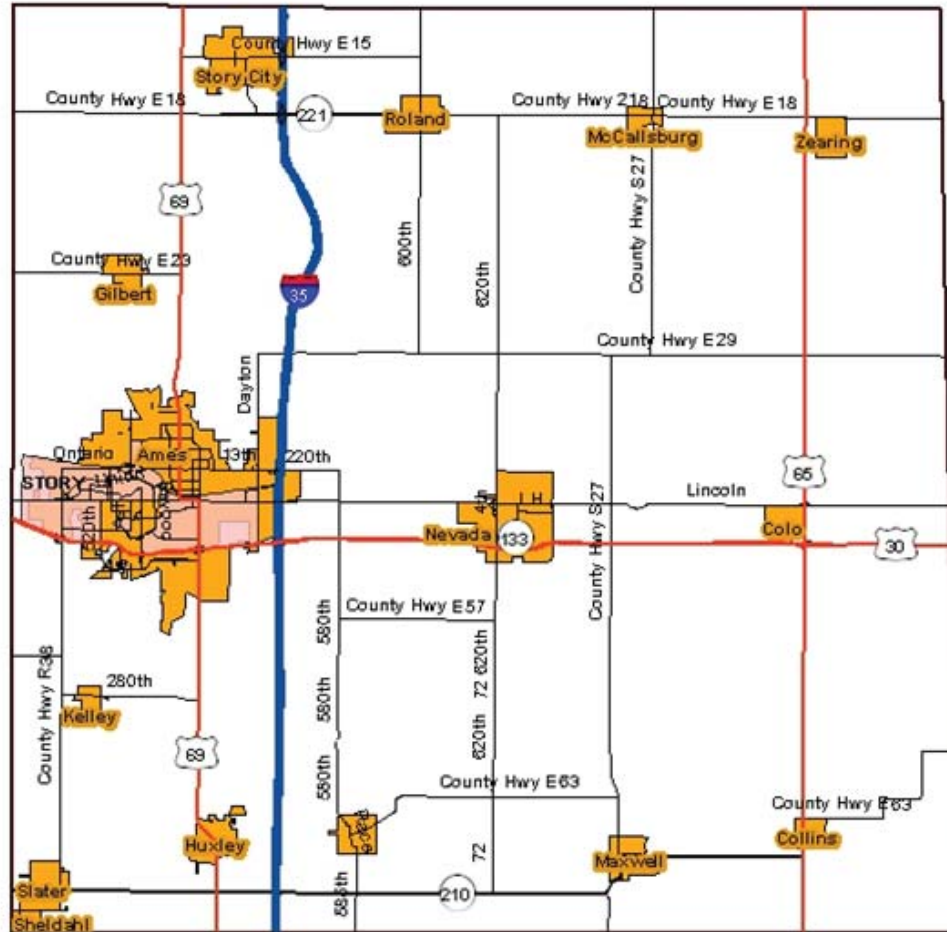

# Story County NMTC Qualifying Tracts

Out Migration Tracts
  Distressed Tracts
  City Limits

Courtesy of the  
**IOWA AREA  
 DEVELOPMENT  
 GROUP**