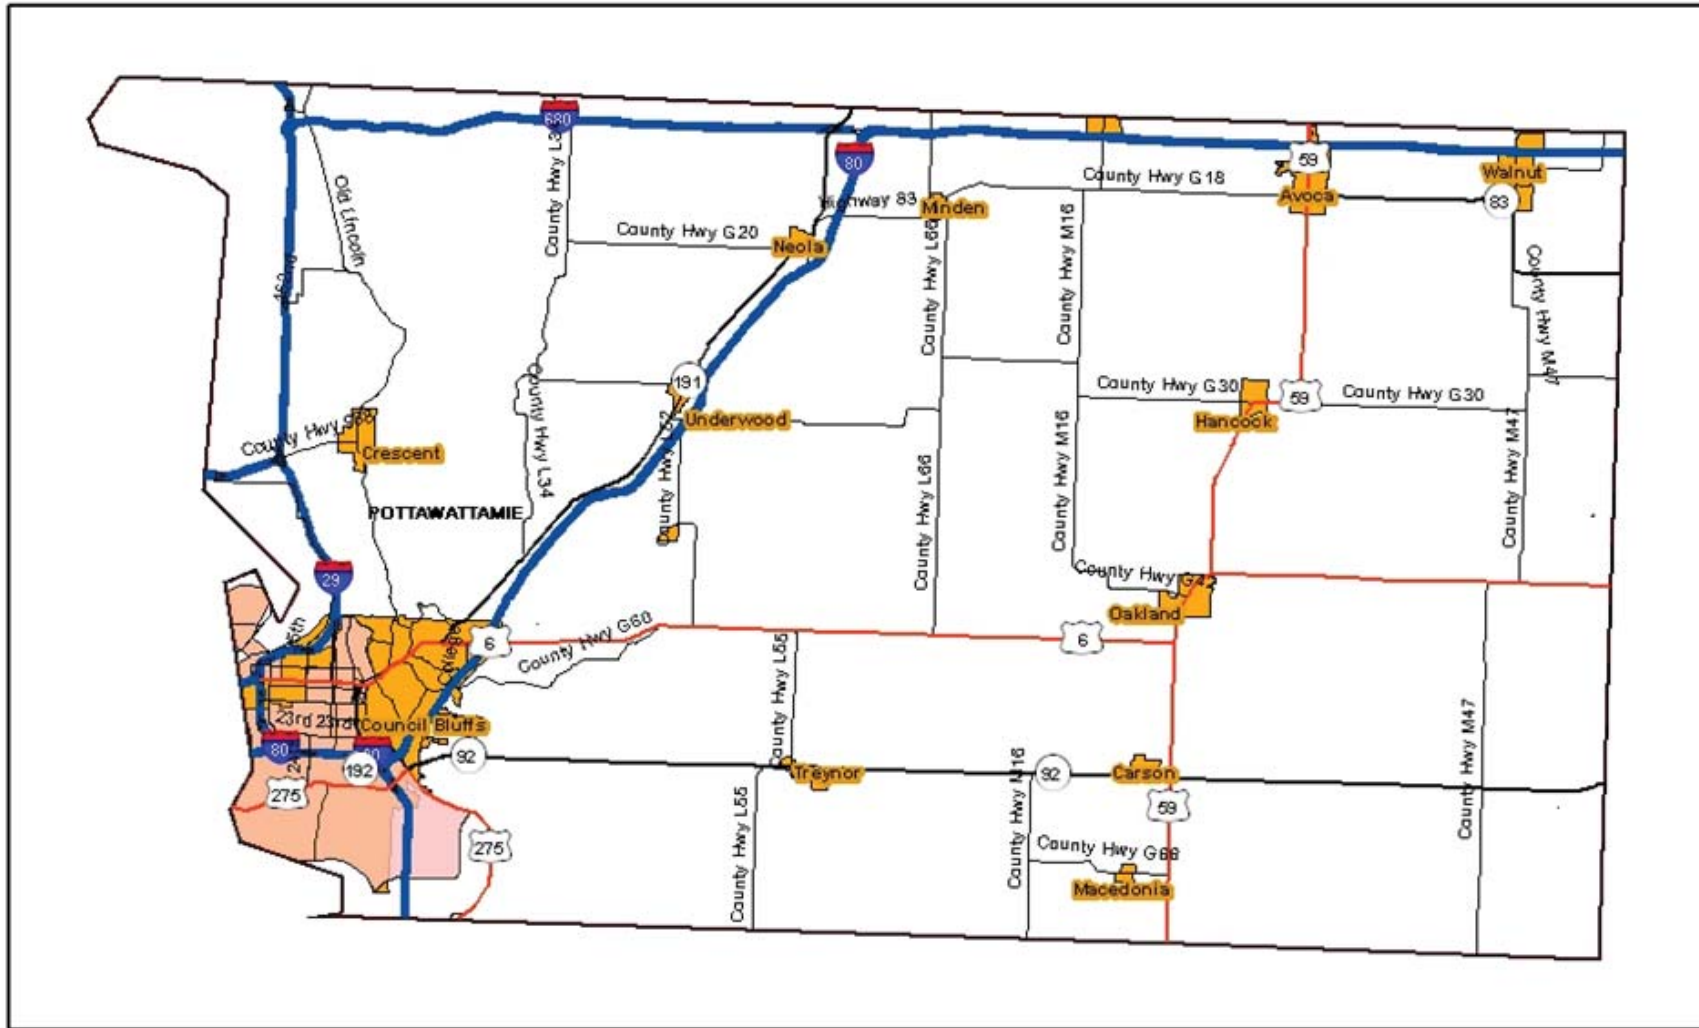

Pottawattamie County NMTC Qualifying Tracts

Out Migration Tracts Distressed Tracts City Limits

Courtesy of the
**IOWA AREA
DEVELOPMENT
GROUP**