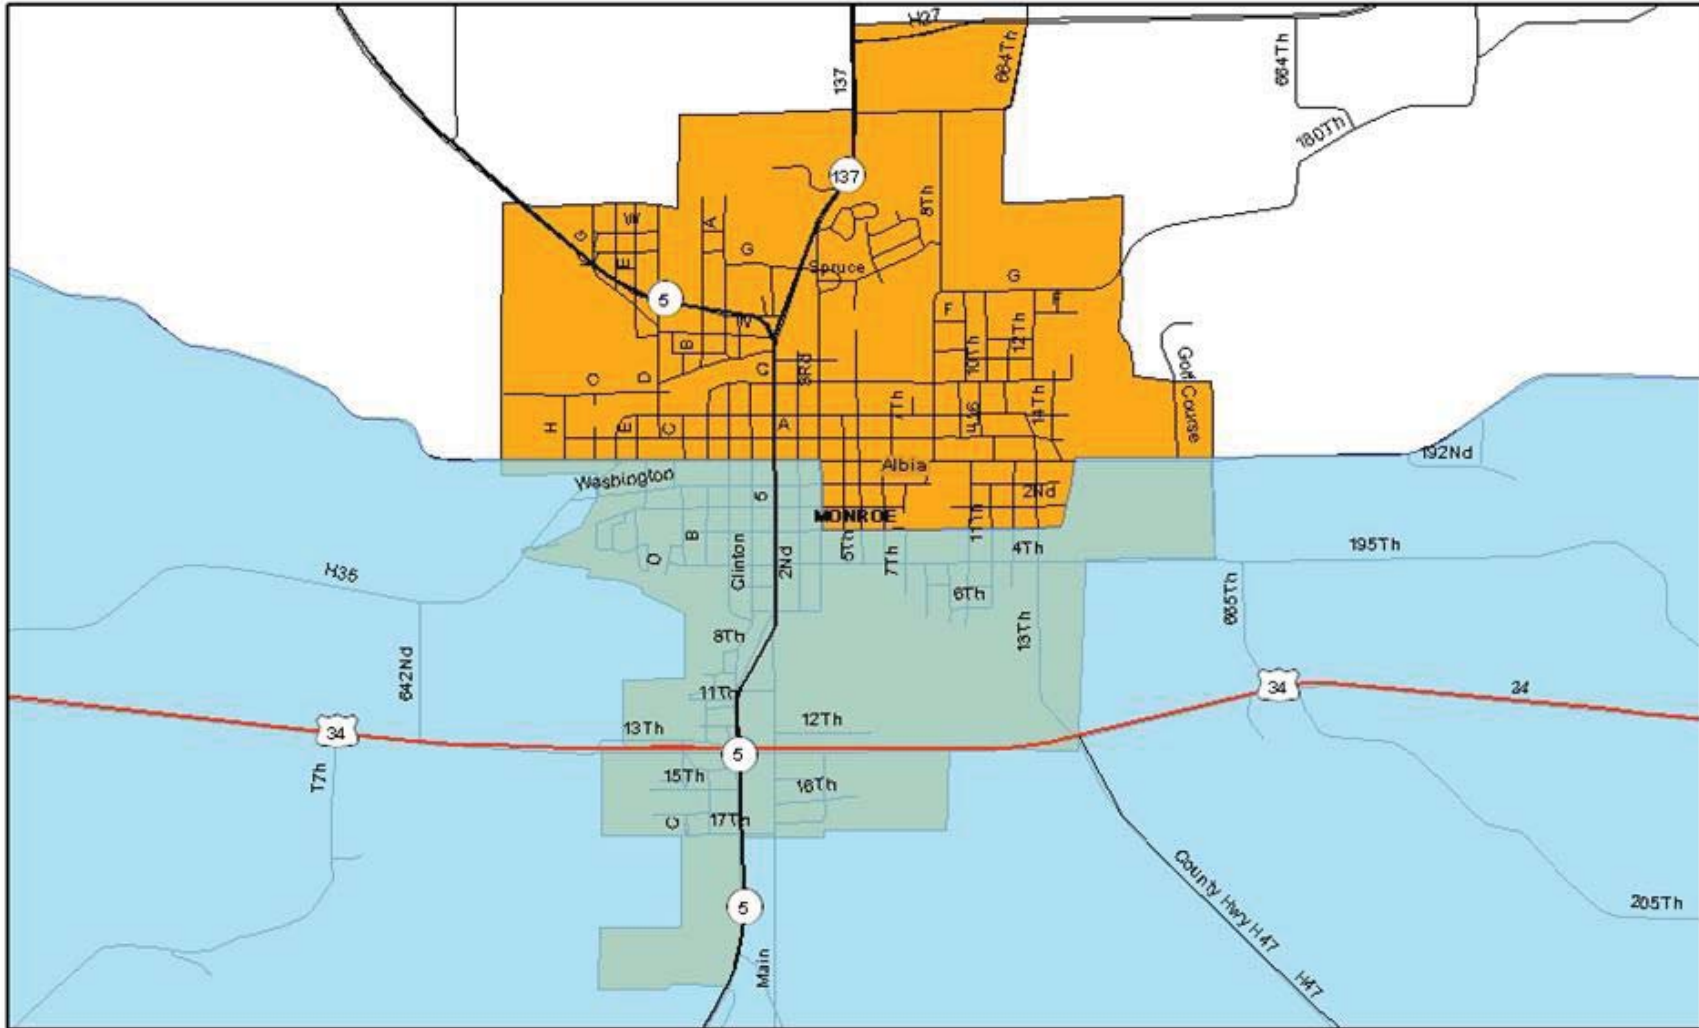

# Monroe County - Albia NMTC Qualifying Tracts

Out Migration Tracts   Distressed Tracts   City Limits

Courtesy of the  
**IOWA AREA  
DEVELOPMENT  
GROUP**