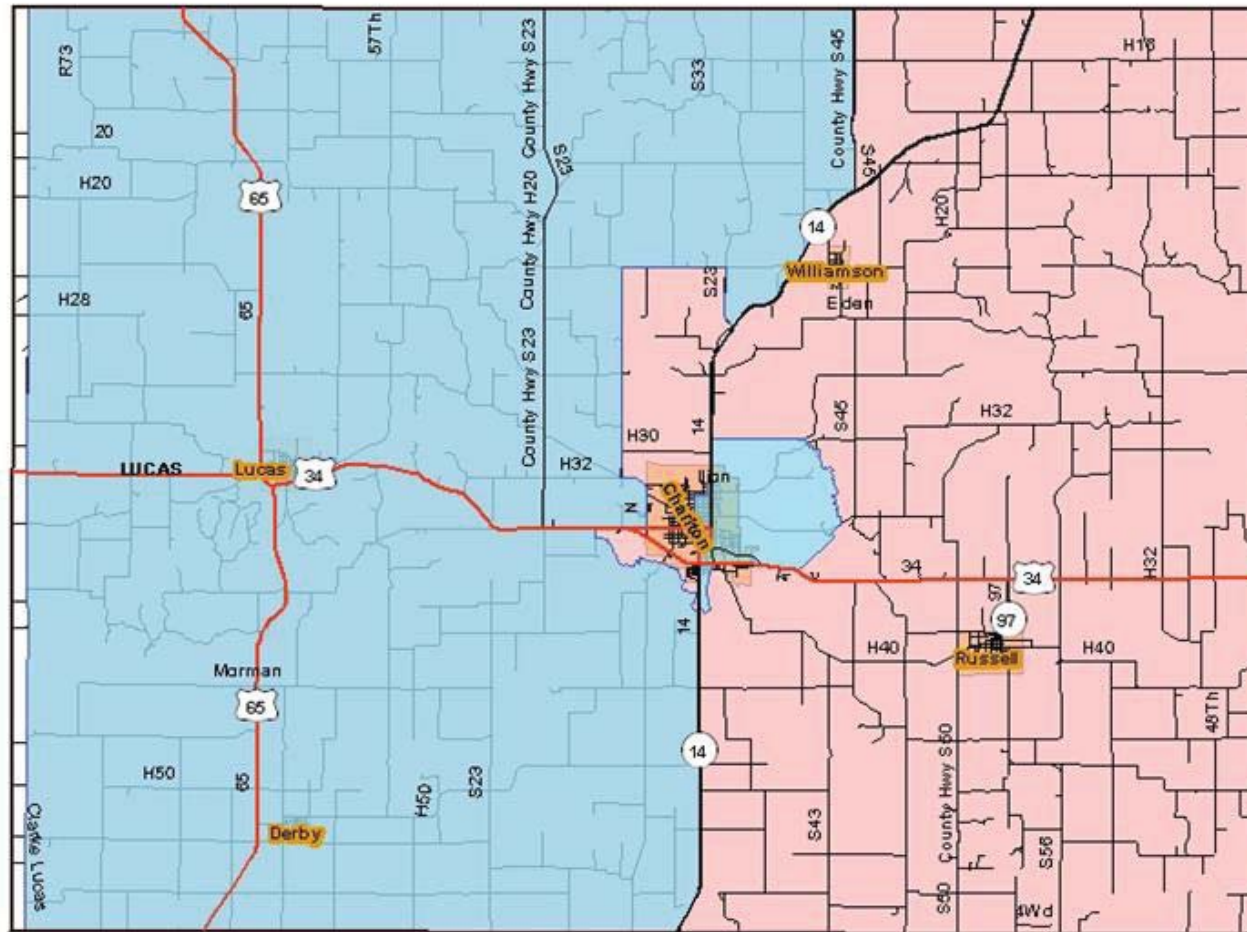

# Lucas County NMTC Qualifying Tracts

Out Migration Tracts    Distressed Tracts    City Limits

Courtesy of the  
**IOWA AREA  
DEVELOPMENT  
GROUP**