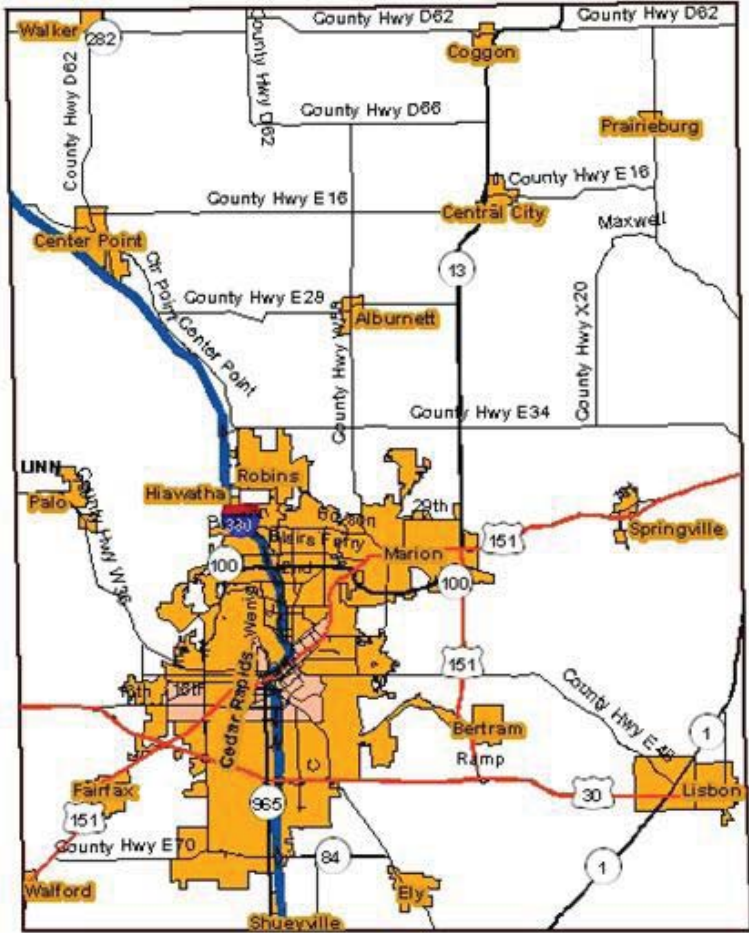

Linn County NMTC Qualifying Tracts

Out Migration Tracts
 Distressed Tracts
 City Limits

Courtesy of the
**IOWA AREA
 DEVELOPMENT
 GROUP**