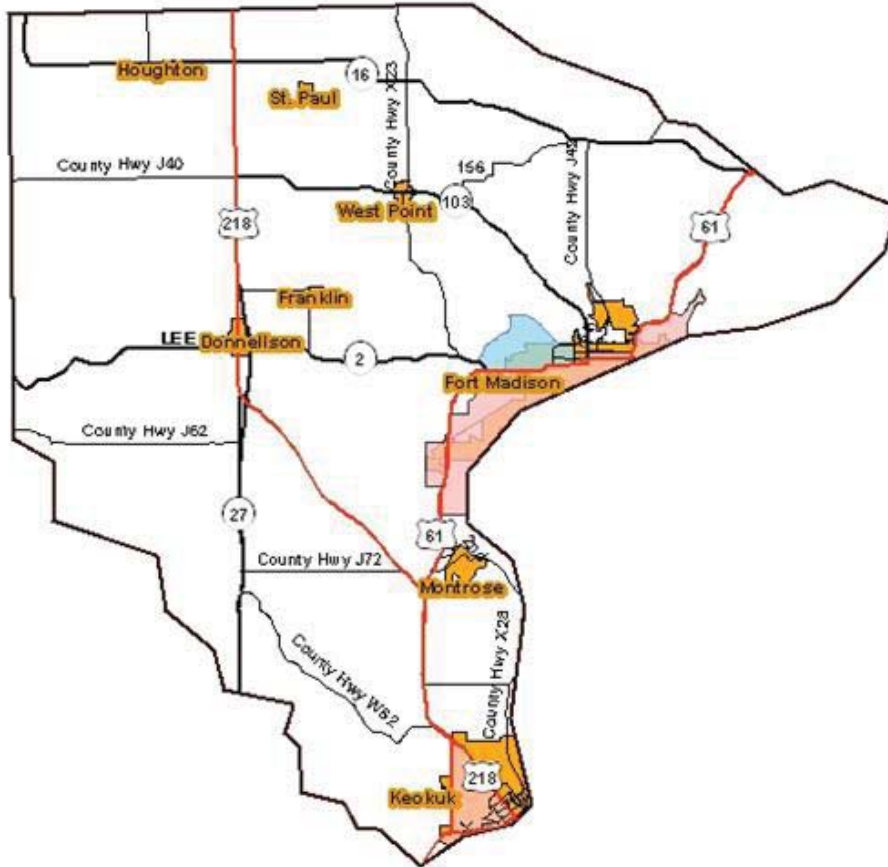

Lee County NMTC Qualifying Tracts

Out Migration Tracts Distressed Tracts City Limits

Courtesy of the
**IOWA AREA
DEVELOPMENT
GROUP**