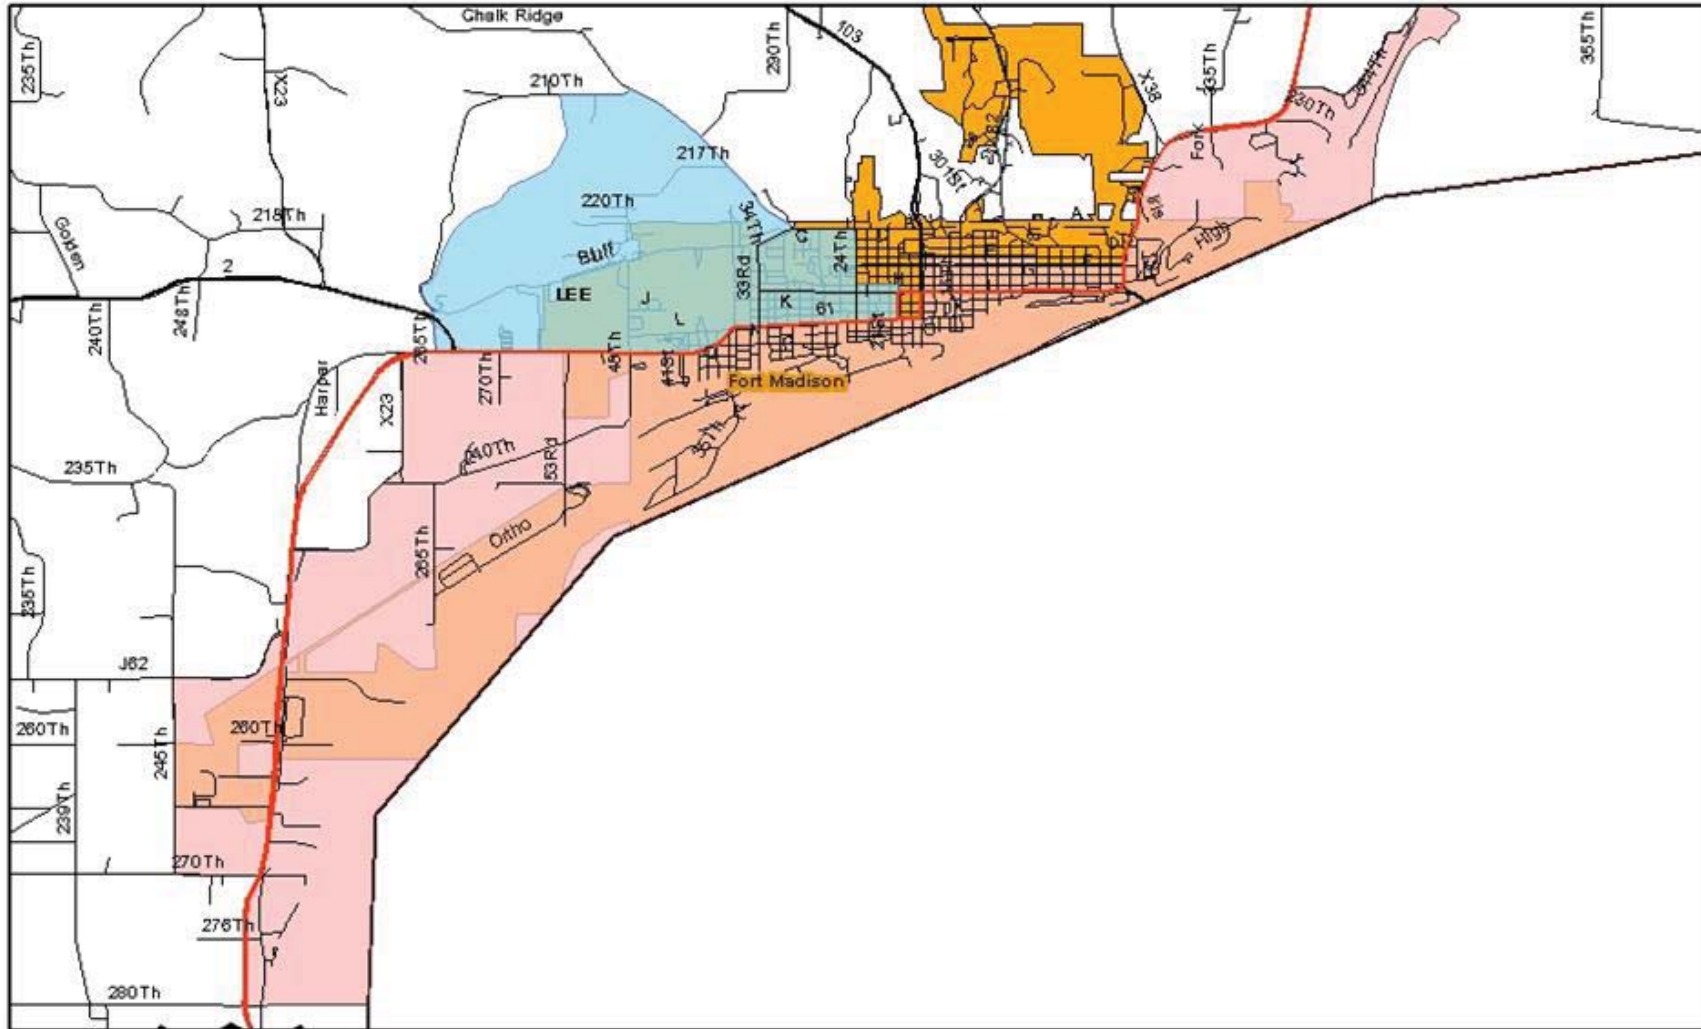

Lee County - Fort Madison NMTC Qualifying Tracts

Out Migration Tracts Distressed Tracts City Limits

Courtesy of the
**IOWA AREA
DEVELOPMENT
GROUP**