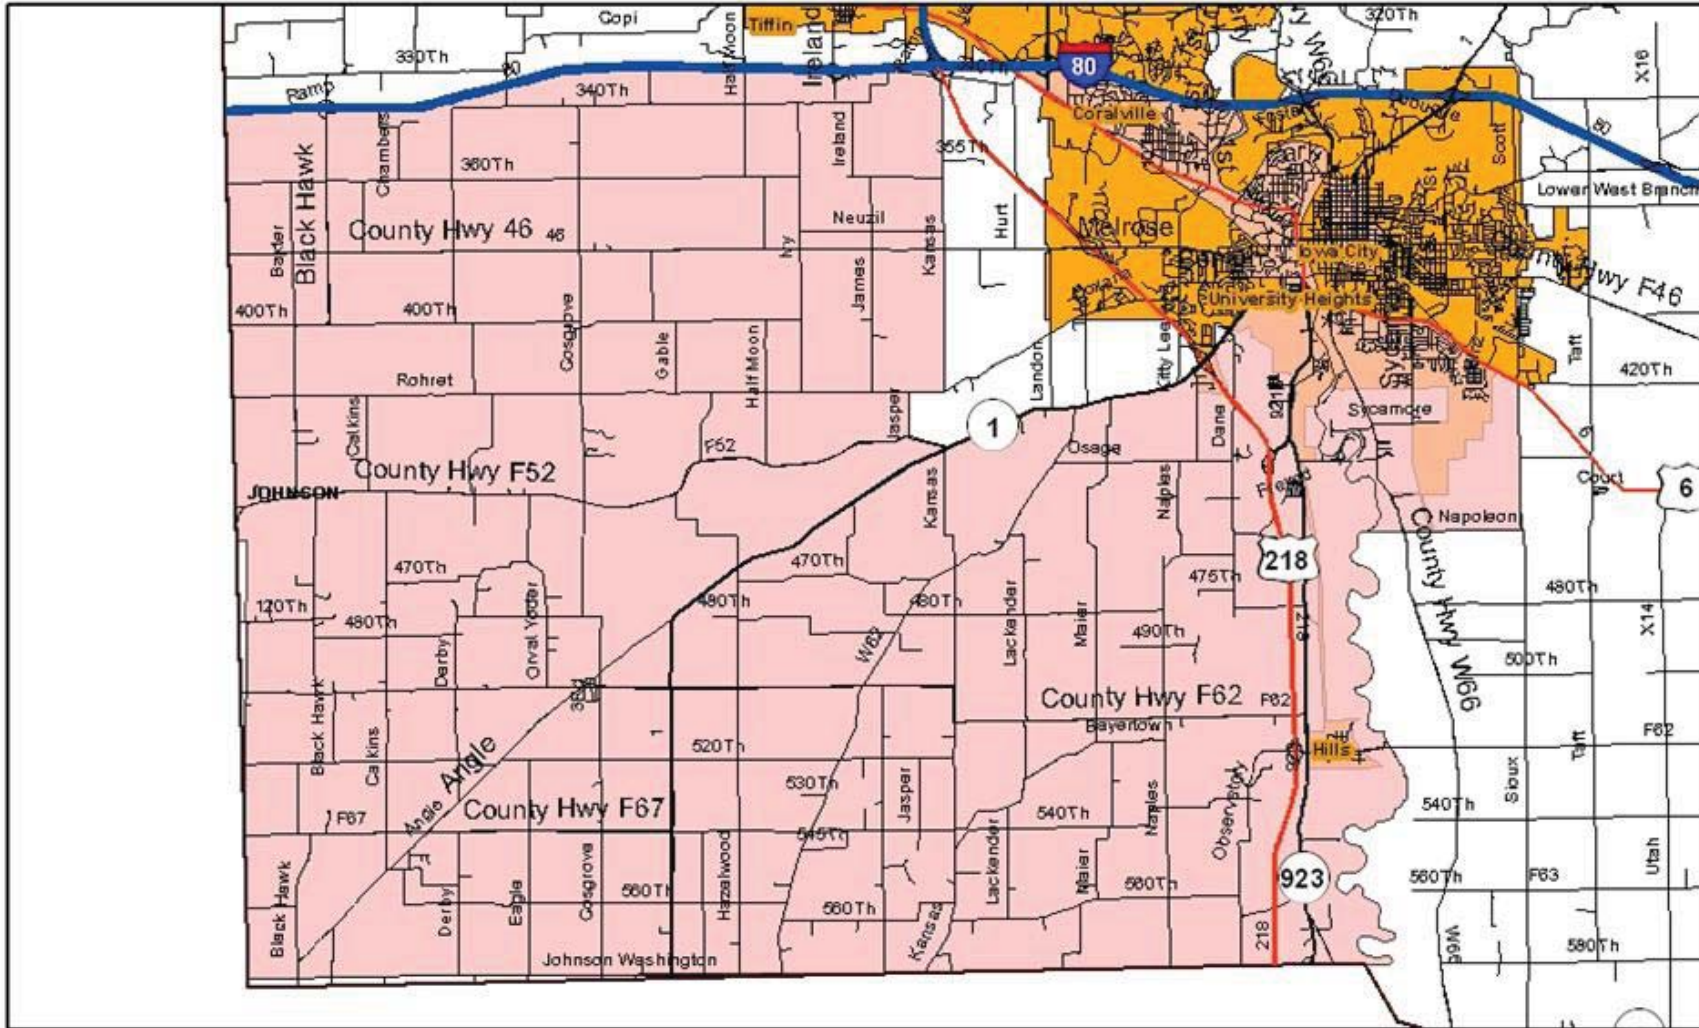

Johnson County - Iowa City NMTC Qualifying Tracts

Out Migration Tracts Distressed Tracts City Limits

Courtesy of the
**IOWA AREA
DEVELOPMENT
GROUP**