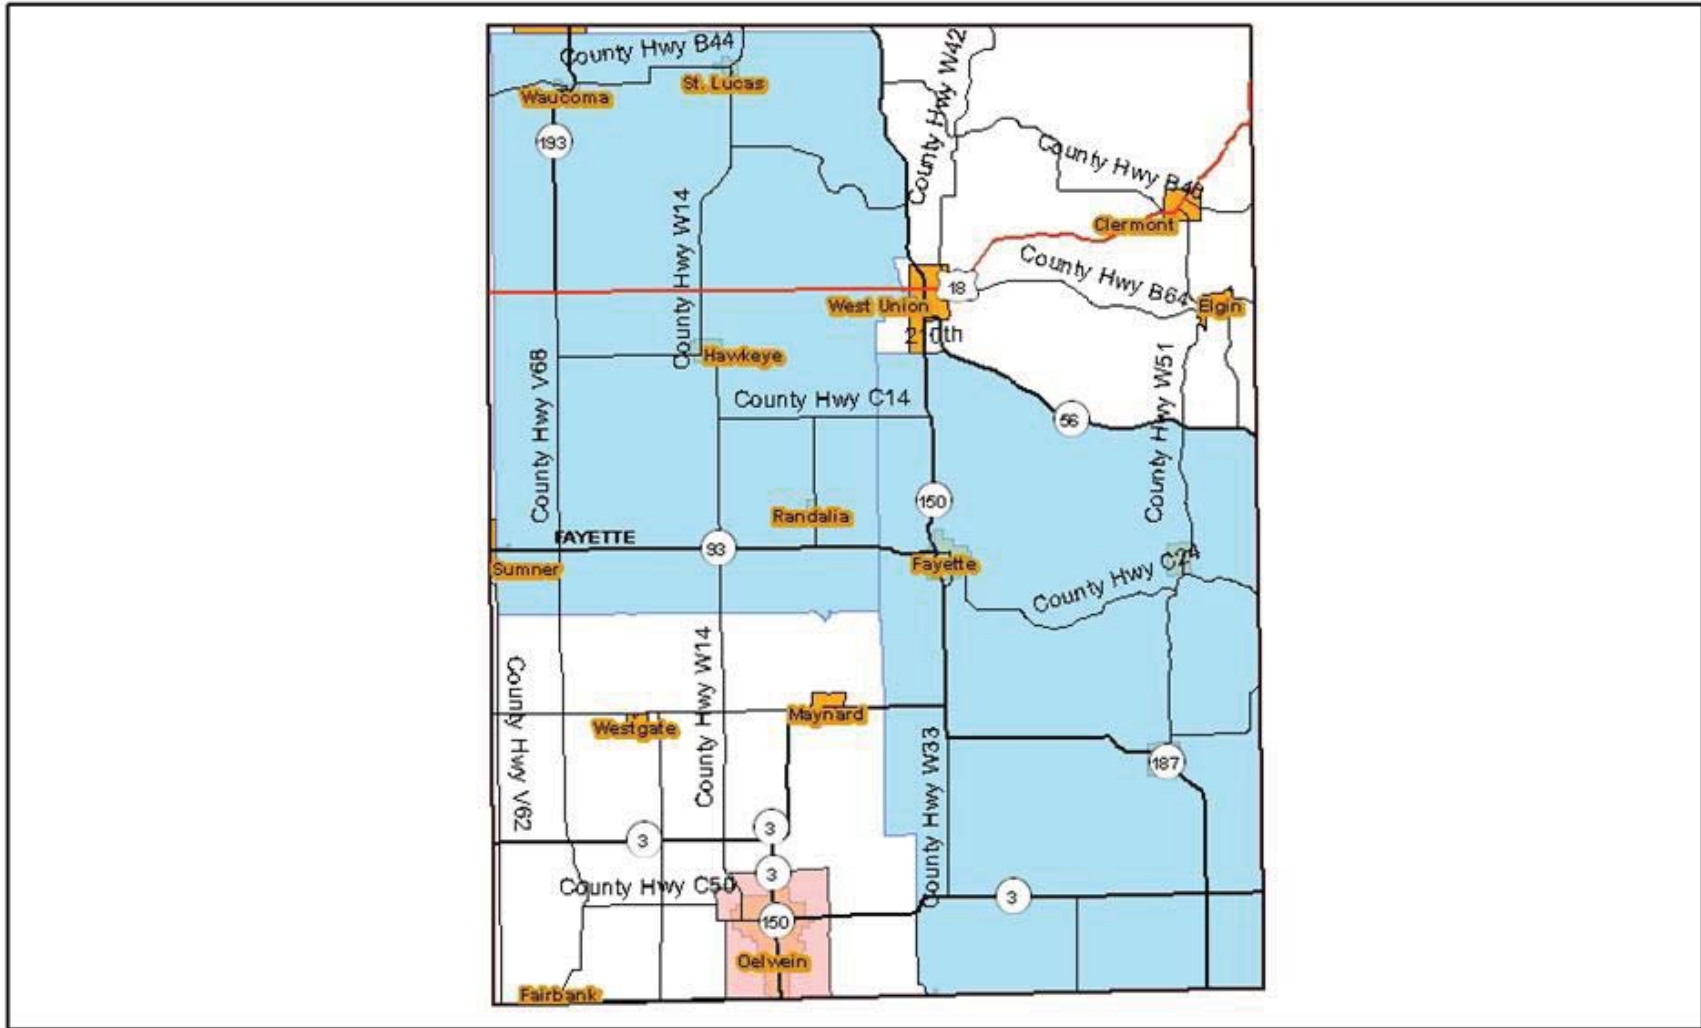

Fayette County NMTC Qualifying Tracts

Out Migration Tracts Distressed Tracts City Limits

Courtesy of the
**IOWA AREA
DEVELOPMENT
GROUP**