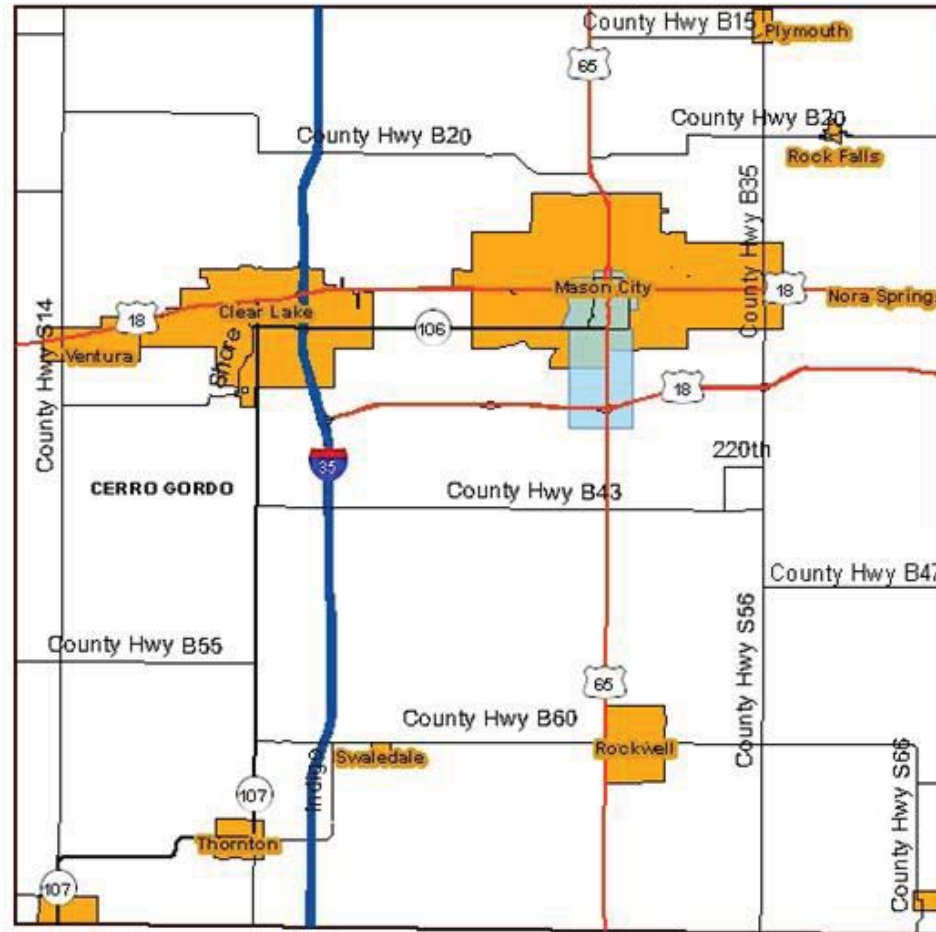

Cerro Gordo County NMTC Qualifying Tracts

Out Migration Tracts Distressed Tracts City Limits

Courtesy of the
**IOWA AREA
DEVELOPMENT
GROUP**