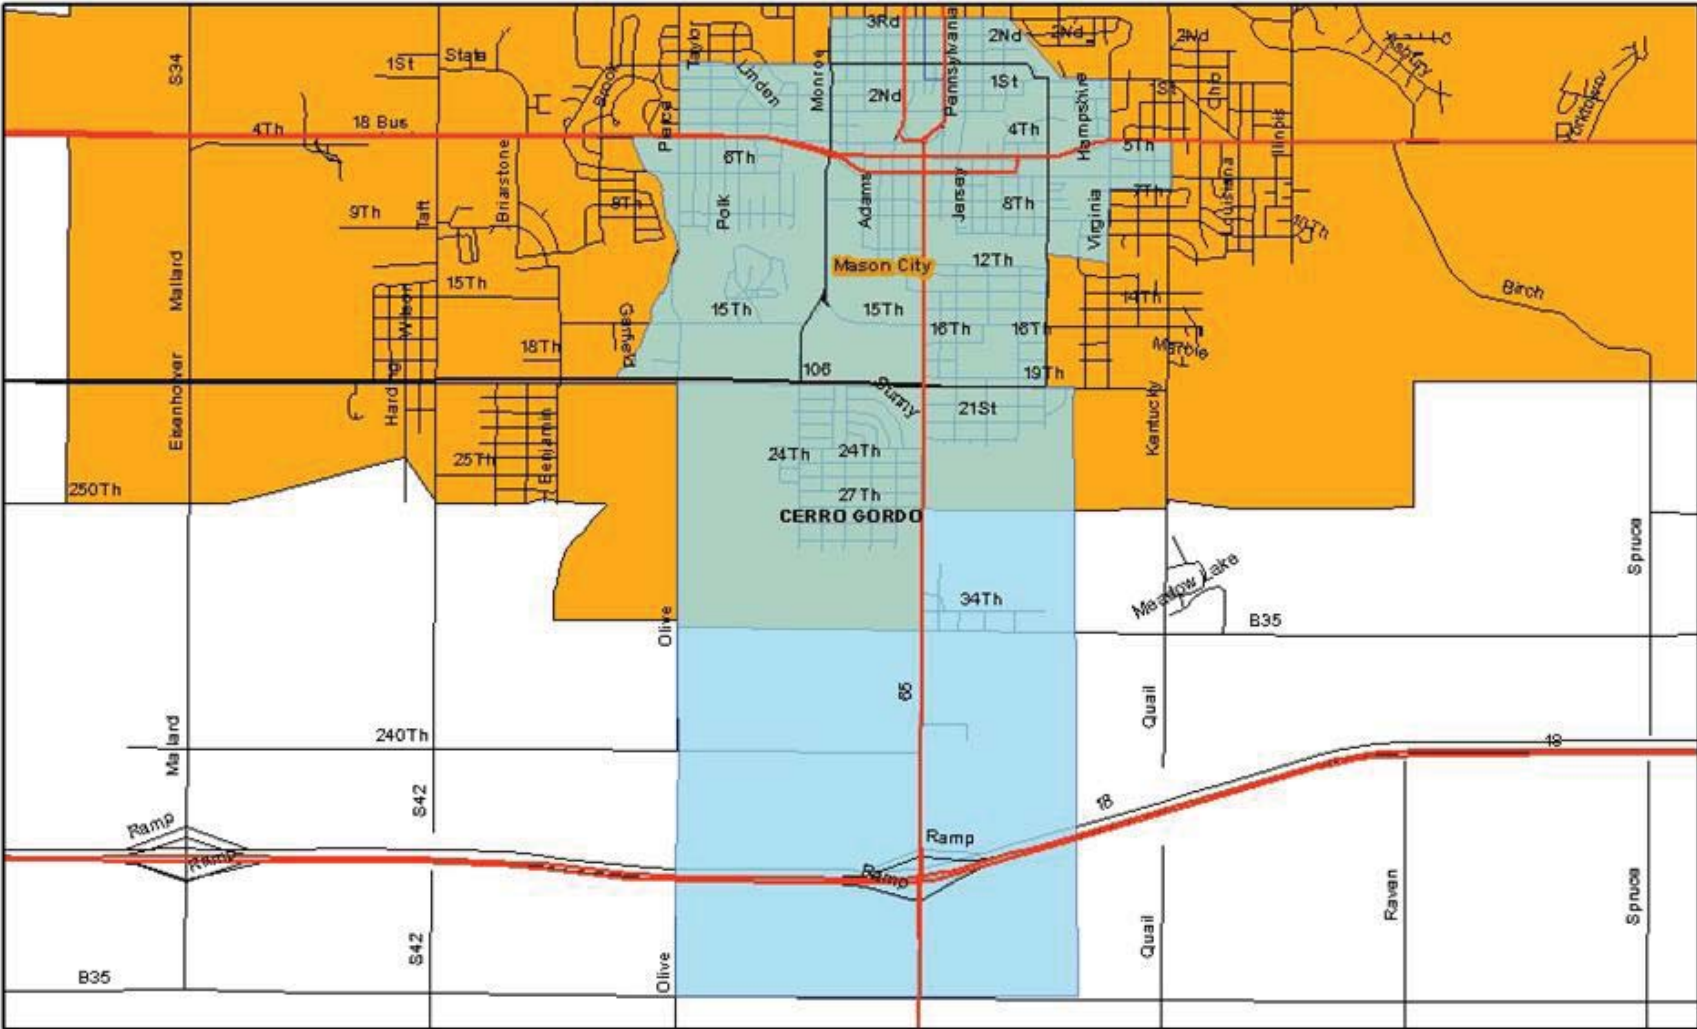

Cerro Gordo County - Mason City NMTC Qualifying Tracts

Out Migration Tracts
 Distressed Tracts
 City Limits

Courtesy of the
**IOWA AREA
 DEVELOPMENT
 GROUP**