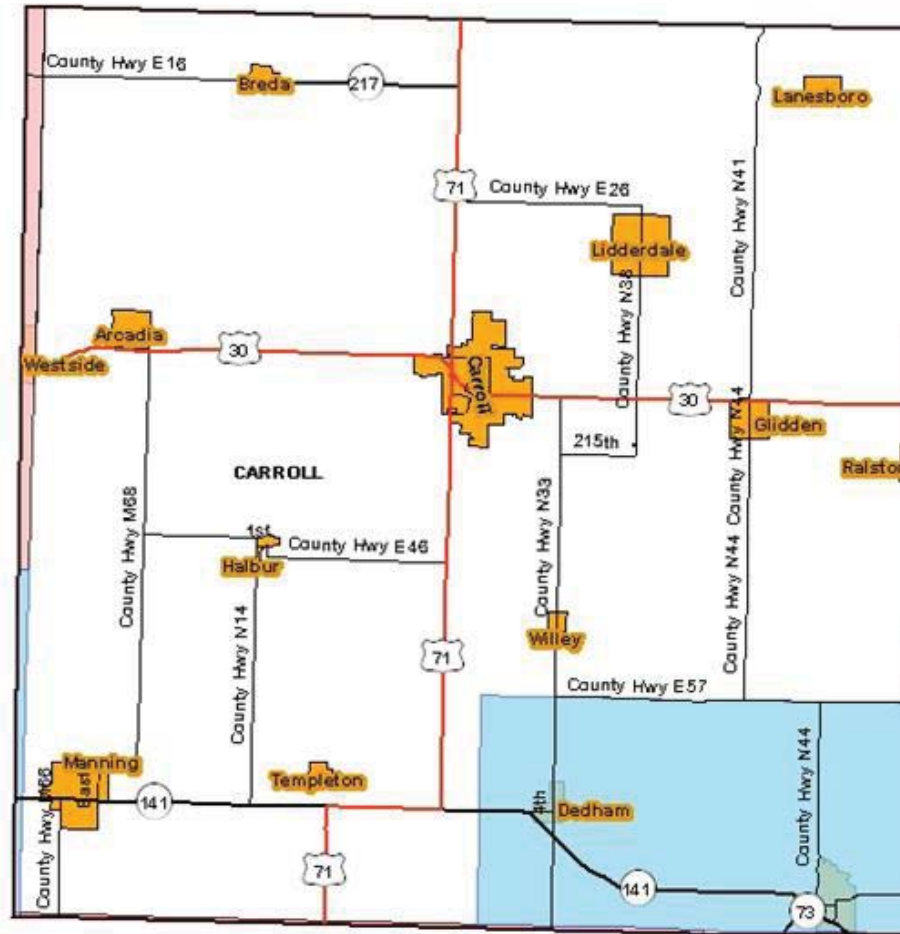

# Carroll County NMTC Qualifying Tracts

Out Migration Tracts    Distressed Tracts    City Limits

Courtesy of the  
**IOWA AREA  
DEVELOPMENT  
GROUP**