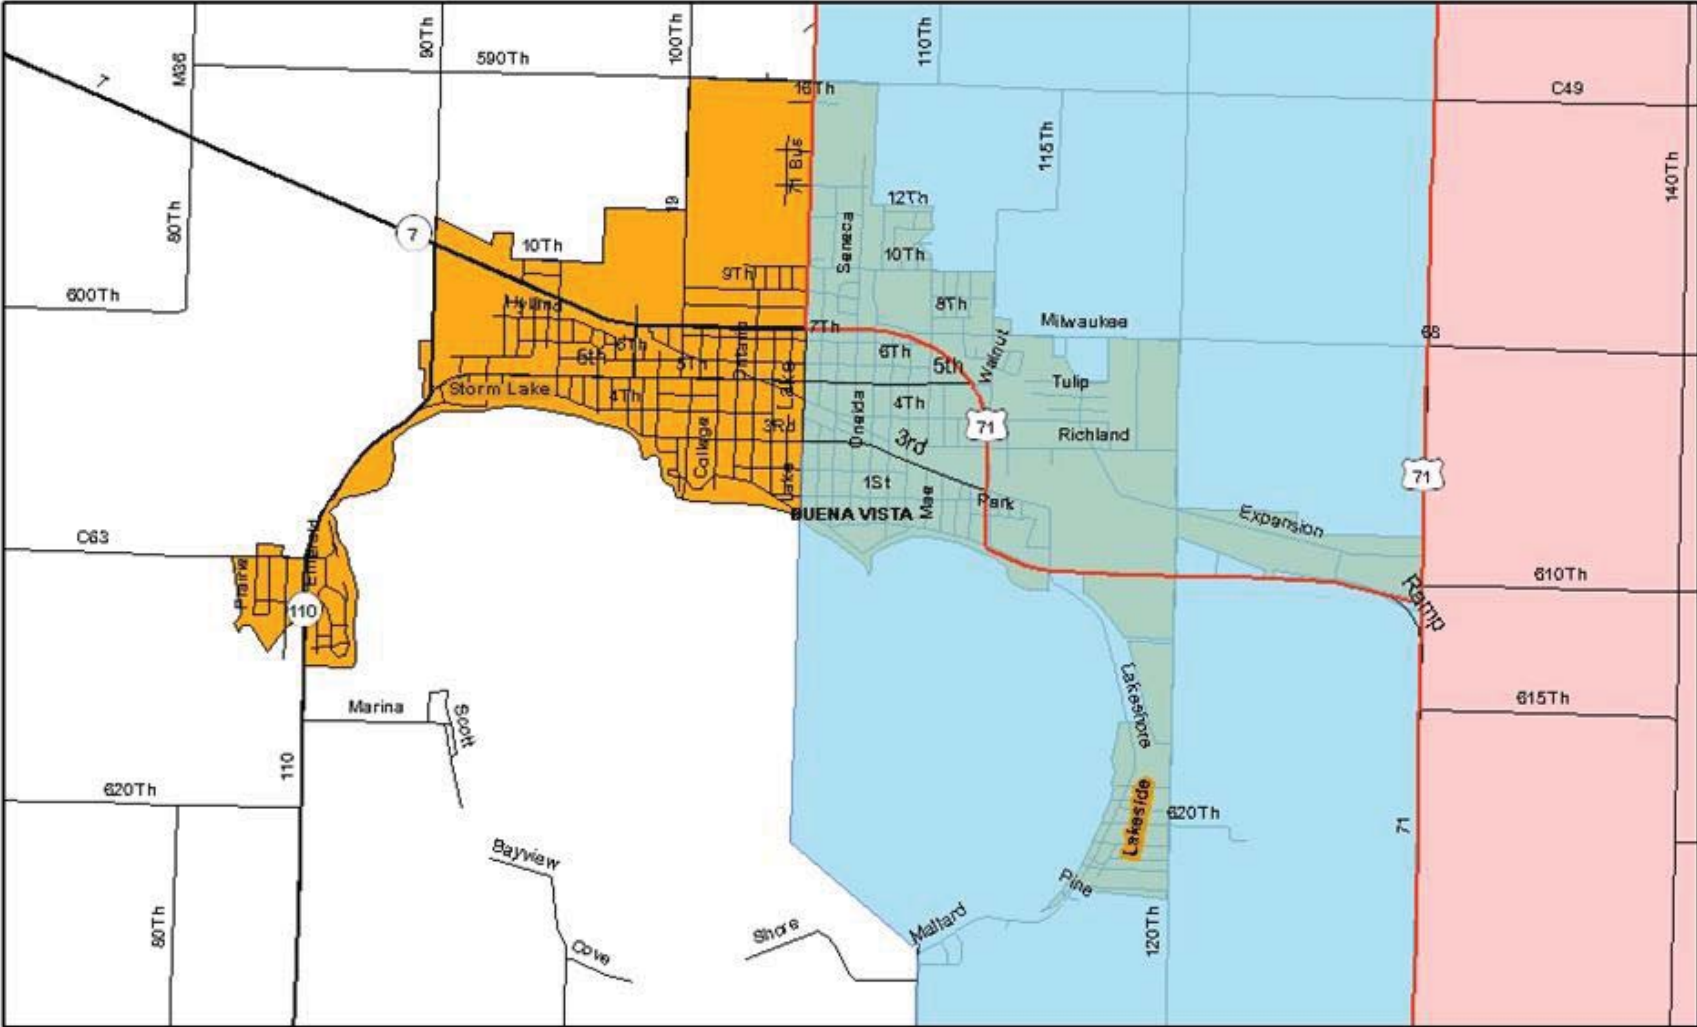

Buena Vista County - Storm Lake NMTC Qualifying Tracts

Out Migration Tracts
 Distressed Tracts
 City Limits

Courtesy of the
**IOWA AREA
 DEVELOPMENT
 GROUP**