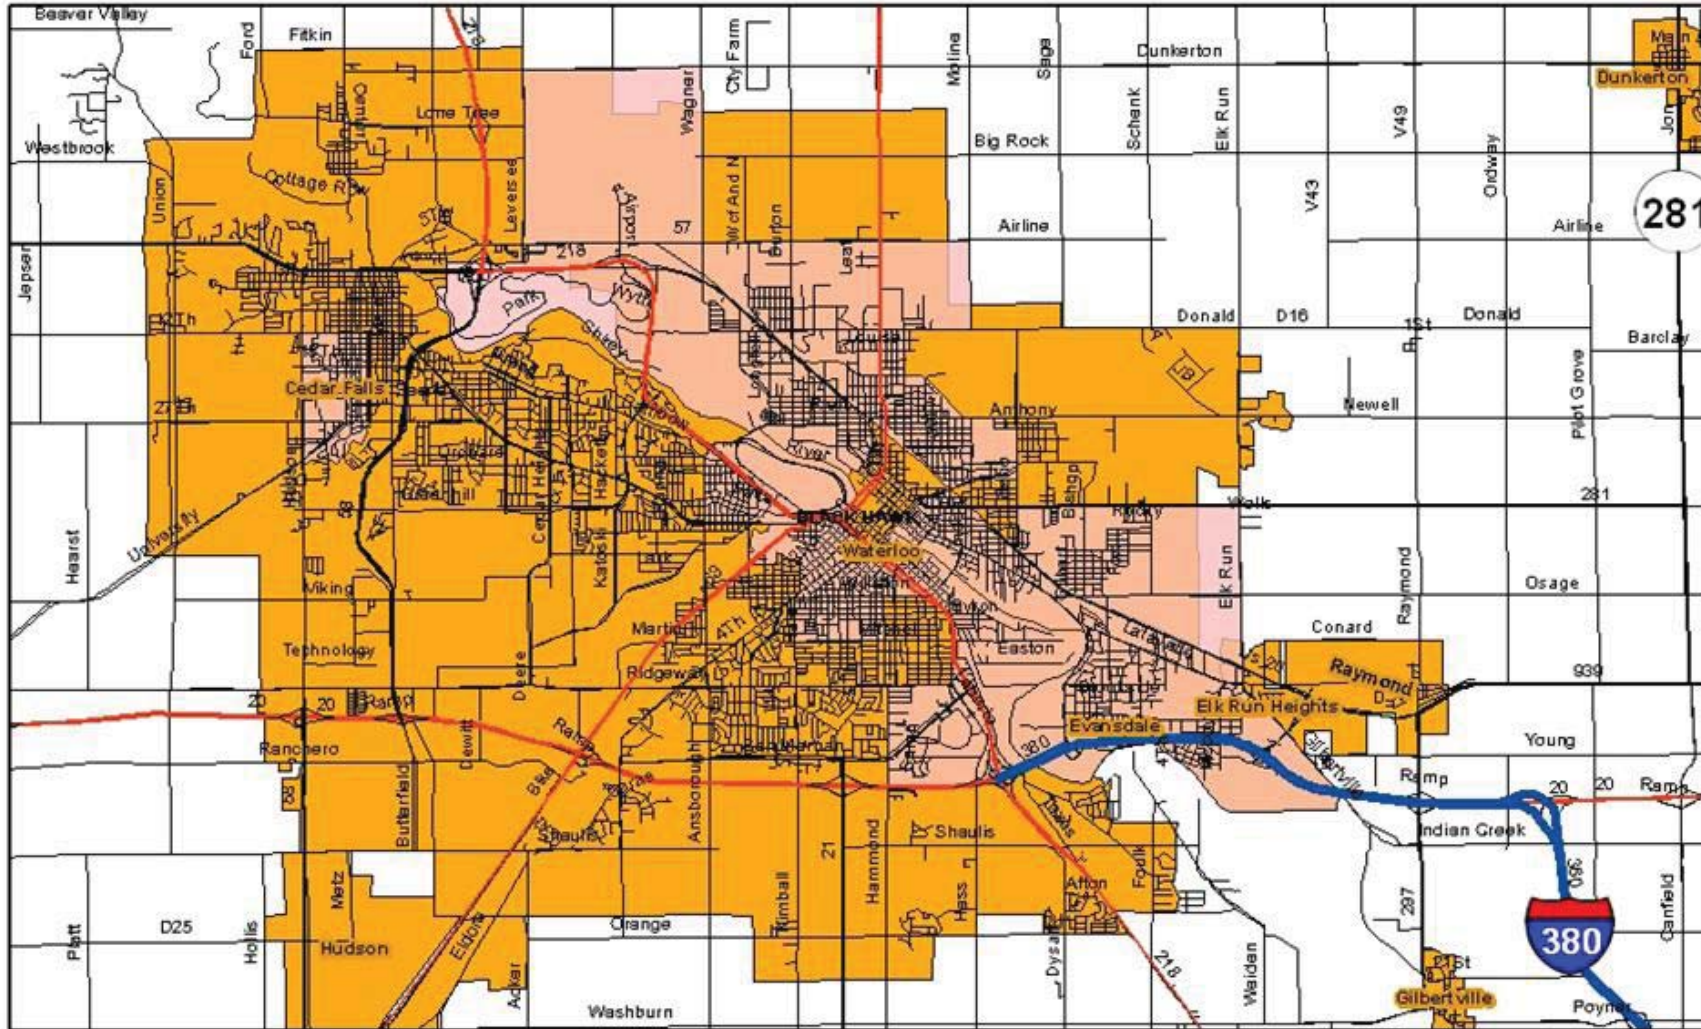

Black Hawk County - Waterloo NMTC Qualifying Tracts

Out Migration Tracts
 Distressed Tracts
 City Limits

Courtesy of the
IOWA AREA DEVELOPMENT GROUP