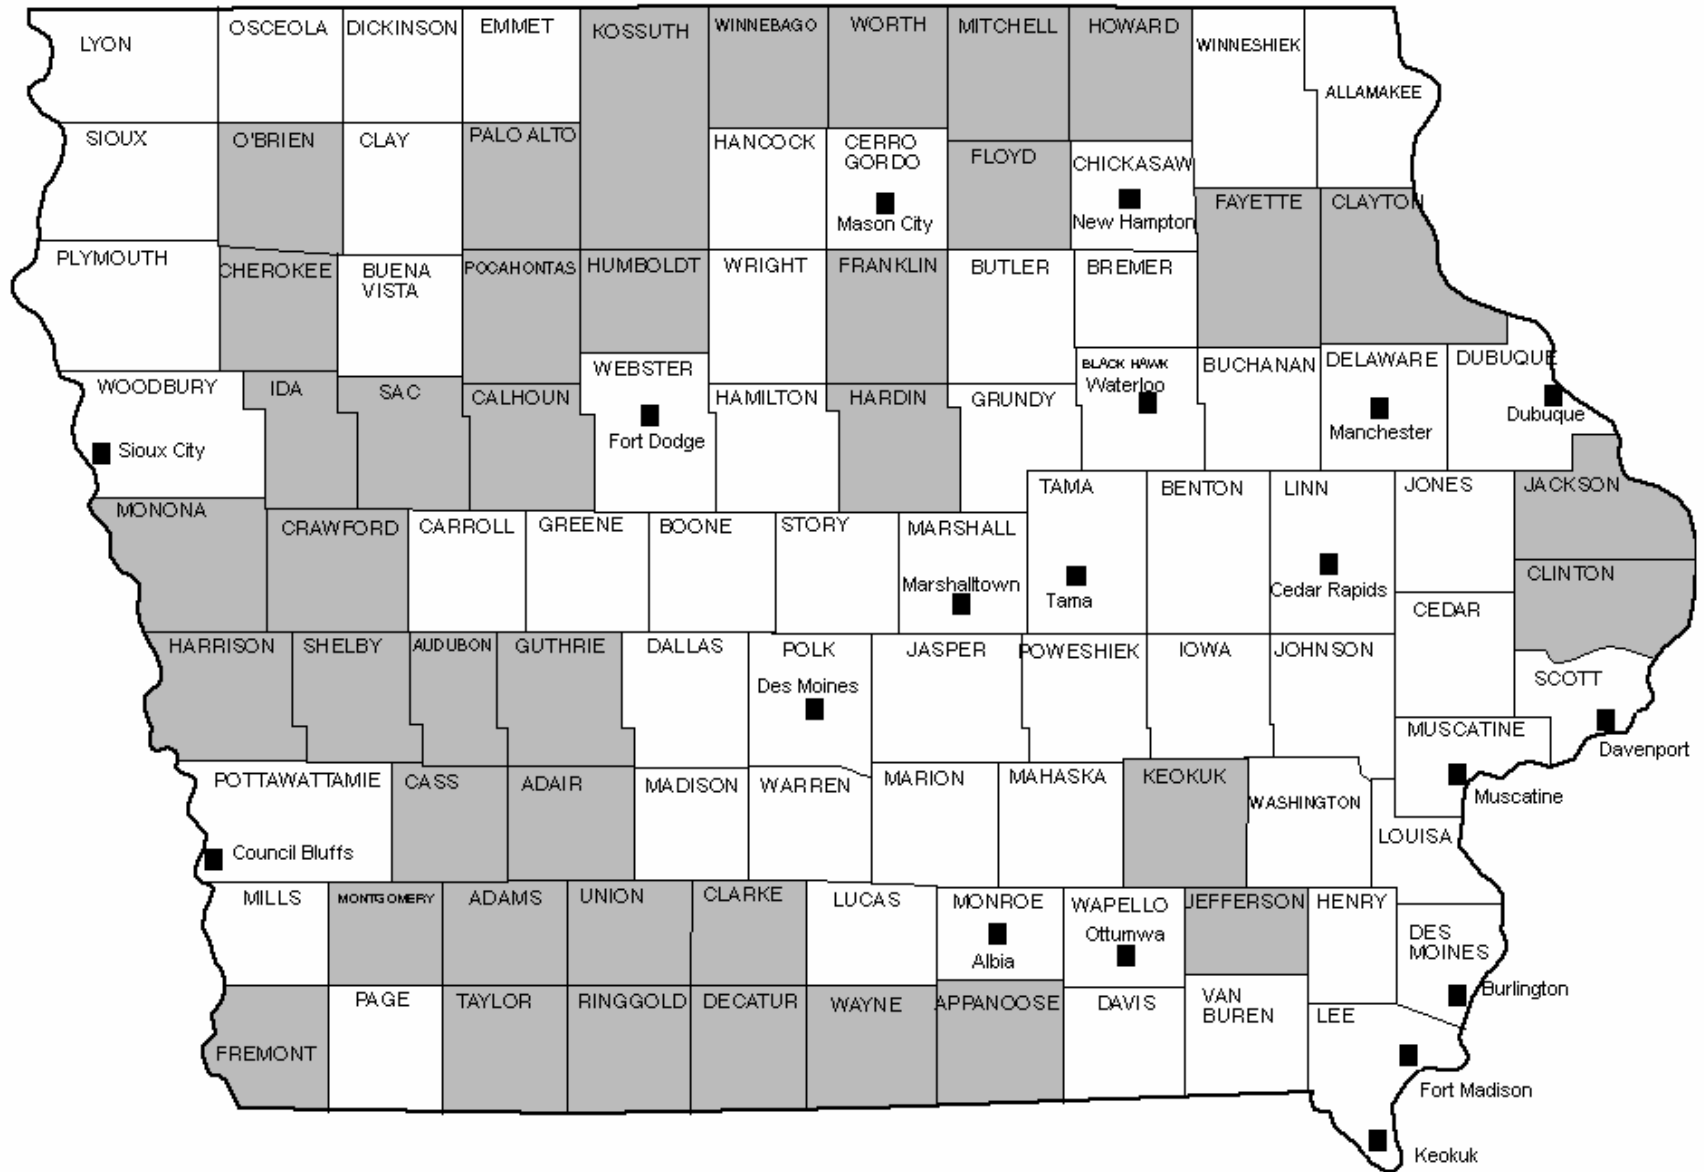

# Iowa Counties & Cities with Certified Enterprise Zones

## Updated January 22, 2007

Note: This map identifies those Iowa cities and counties (shaded in gray) that have one or more certified Enterprise Zones within their jurisdictions. Specific information about a city or county's Enterprise Zone may be obtained by contacting the Iowa Department of Economic Development.